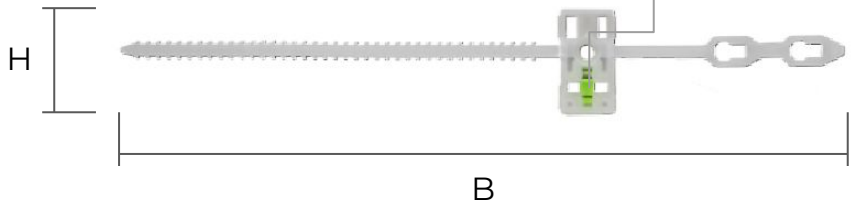

## Clamp set for split connection system PROFIL TOP FREDDO

**Profil TOP**  
FREDDO

- Set contents:
- 8 clamps
  - 4 bubble levels
  - 8 screws+plugs

Example of use with FPRTxxx trunking

Example of use with electrician's cable tie

The bubble can be inserted horizontally or vertically into the slot on the clamp.

Item	Colour	BxH mm
<b>FFUB</b>	white	277x40

**Description:** Pipe clamp set for Profil Top Freddo system

**Material:** PVC

**Features:** The clamp set is useful for fixing pipes of various diameters in air conditioning systems. Compatible with FPRTxxx trunking. Use clamps to secure pipes, add a bubble on a clamp for duct leveling. Fix with screws+plugs (T545).

Profil Top Freddo is an aesthetic and practical split connection system made of shockproof, self-extinguishing and UV-resistant PVC. It allows the installation of air conditioning systems.