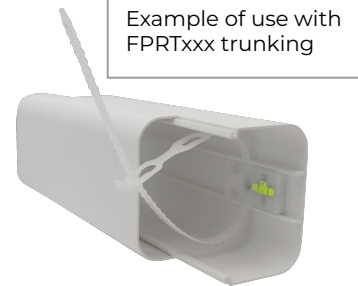

## Clamp set for split connection system PROFIL TOP FREDDO

**Profil TOP**  
FREDDO

- Set contents:
- 8 clamps
  - 4 bubble levels
  - 8 screws+plugs

Example of use with FPRTxxx trunking

Example of use with electrician's cable tie

The bubble can be inserted horizontally or vertically into the slot on the clamp.

Item	Colour	BxH mm
<b>FFUB</b>	white	277x40

**Description:** Pipe clamp set for Profil Top Freddo system

**Material:** PVC

**Features:** The clamp set is useful for fixing pipes of various diameters in air conditioning systems. Compatible with FPRTxxx trunking. Use clamps to secure pipes, add a bubble on a clamp for duct leveling. Fix with screws+plugs (T545).

Profil Top Freddo is an aesthetic and practical split connection system made of shockproof, self-extinguishing and UV-resistant PVC. It allows the installation of air conditioning systems.