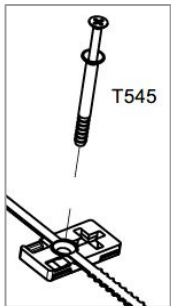

## Clamp set for split connection system PROFIL TOP FREDDO

**Profil TOP**  
FREDDO

- Set contents:
- 8 clamps
  - 4 bubble levels
  - 8 screws+plugs

Example of use with FPRTxxx trunking

Example of use with electrician's cable tie

The bubble can be inserted horizontally or vertically into the slot on the clamp.

Item	Colour	BxH mm
<b>FFUB</b>	white	277x40

**Description:** Pipe clamp set for Profil Top Freddo system

**Material:** PVC

**Features:** The clamp set is useful for fixing pipes of various diameters in air conditioning systems. Compatible with FPRTxxx trunking. Use clamps to secure pipes, add a bubble on a clamp for duct leveling. Fix with screws+plugs (T545).