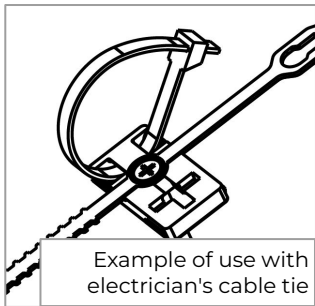

## Clamp set for split connection system PROFIL TOP FREDDO

**Profil TOP**  
FREDDO

- Set contents:
- 8 clamps
  - 4 bubble levels
  - 8 screws+plugs

Example of use with FPRTxxx trunking

Example of use with electrician's cable tie

The bubble can be inserted horizontally or vertically into the slot on the clamp.

Item	Colour	BxH mm
<b>FFUB</b>	white	277x40

**Description:** Pipe clamp set for Profil Top Freddo system

**Material:** PVC

**Features:** The clamp set is useful for fixing pipes of various diameters in air conditioning systems. Compatible with FPRTxxx trunking. Use clamps to secure pipes, add a bubble on a clamp for duct leveling. Fix with screws+plugs (T545).